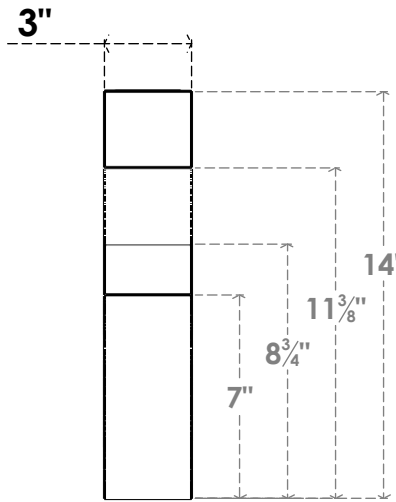

ITEM NUMBER: BRCPO030X10000X14000MON

3"W X 10"D X 14"H MONTEREY ARCHITECTURAL GRADE PVC OPEN BRACE

SIDE PROFILE

FRONT PROFILE

ISOMETRIC

EKENA MILLWORK
 2300 WEST MAIN ST.
 CLARKSVILLE, TX 75426
 TOLL FREE: 866-607-0453
 WWW.EKENAMILLWORK.COM