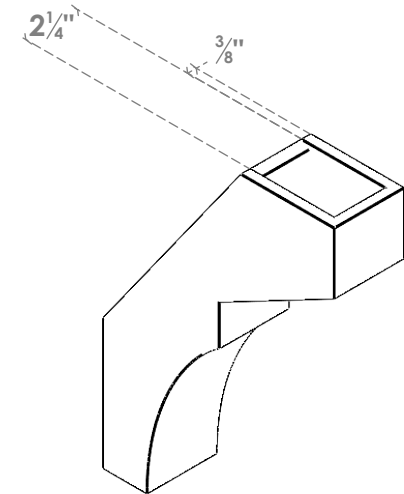

ITEM NUMBER: BRCPO030X10000X14000MON

3"W X 10"D X 14"H MONTEREY ARCHITECTURAL GRADE PVC OPEN BRACE

SIDE PROFILE

FRONT PROFILE

ISOMETRIC

EKENA MILLWORK
 2300 WEST MAIN ST.
 CLARKSVILLE, TX 75426
 TOLL FREE: 866-607-0453
 WWW.EKENAMILLWORK.COM