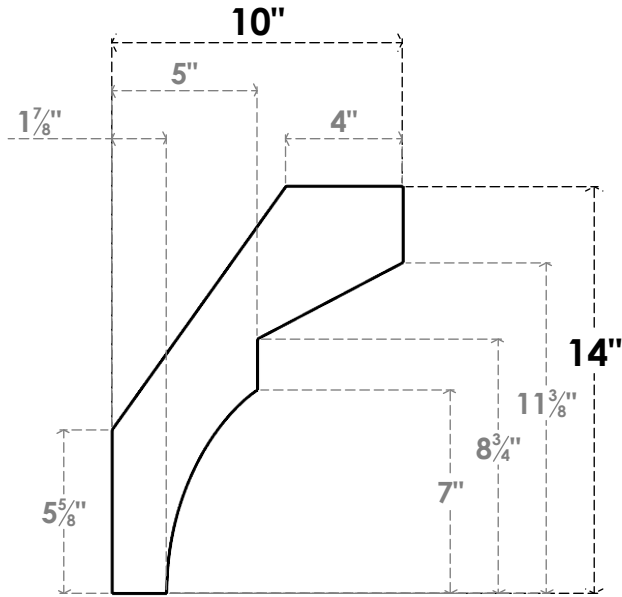

ITEM NUMBER: BRCPO030X10000X14000MON

3"W X 10"D X 14"H MONTEREY ARCHITECTURAL GRADE PVC OPEN BRACE

SIDE PROFILE

FRONT PROFILE

ISOMETRIC

EKENA MILLWORK
 2300 WEST MAIN ST.
 CLARKSVILLE, TX 75426
 TOLL FREE: 866-607-0453
 WWW.EKENAMILLWORK.COM